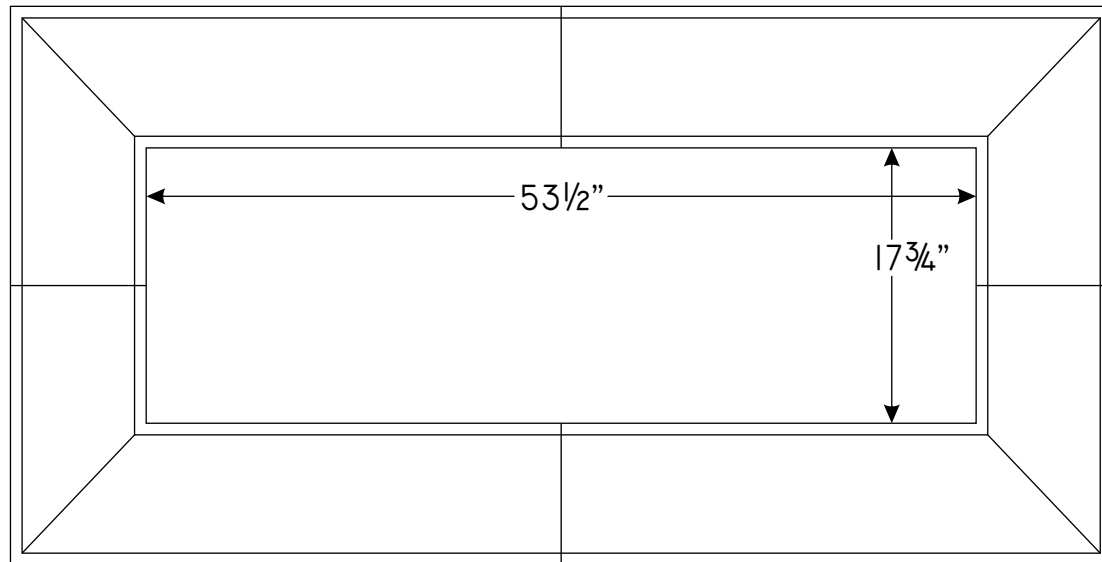

For Town & Country - WS54 Widescreen Fireplace

MIAMI CAST STONE SURROUND
NATURAL GLASTONE

Toll Free Phone 1-877-990-8635
Toll Free Fax 1-877-990-8636
sales@dracme.com
www.dracme.com

DRACME
CAST STONE FIREPLACE SURROUNDS