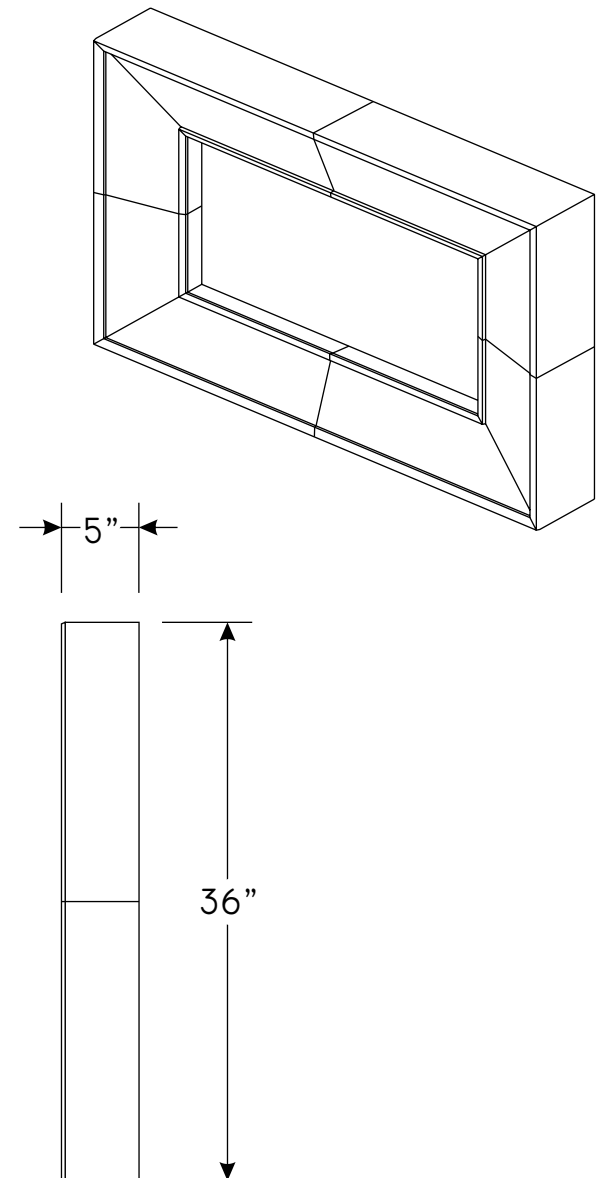

For Town & Country - WS54 Widescreen Fireplace

MIAMI CAST STONE SURROUND
NATURAL GLASTONE

Toll Free Phone 1-877-990-8635
Toll Free Fax 1-877-990-8636
sales@dracme.com
www.dracme.com

DRACME
CAST STONE FIREPLACE SURROUNDS