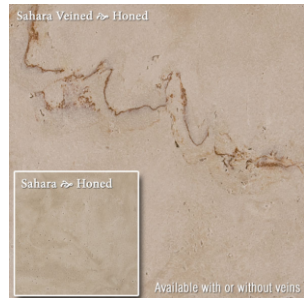

Specification Sheet

Floridian

	Standard Dimensions
A Shelf width	48", 60" or 72"
B Shelf depth	9"
C Shelf height	3⁵/₈"
custom size available	

Available colors & textures

Buff Cast Stone

Limestone Cast Stone

Natural Cast Stone

Taupe Cast Stone

Sahara Honed

Available with or without veins