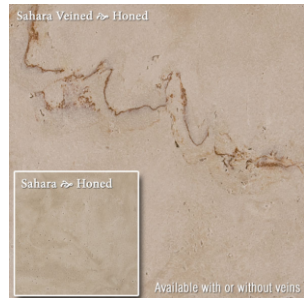

Specification Sheet

Provencial

	Standard Dimensions
A Shelf width	48", 60" or 72"
B Shelf depth	11"
C Shelf height	4½"
custom size available	

Available colors & textures

Buff Cast Stone

Limestone Cast Stone

Natural Cast Stone

Taupe Cast Stone

Sahara Honed