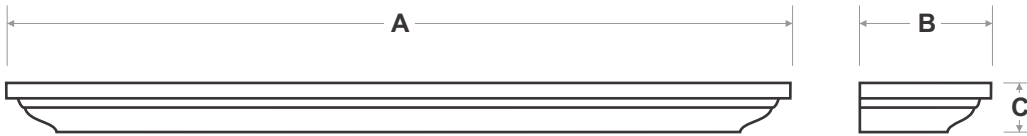

Specification Sheet

Provencial

	Standard Dimensions
A Shelf width	48", 60" or 72"
B Shelf depth	11"
C Shelf height	4½"
custom size available	

Available colors & textures

Buff Cast Stone

Limestone Cast Stone