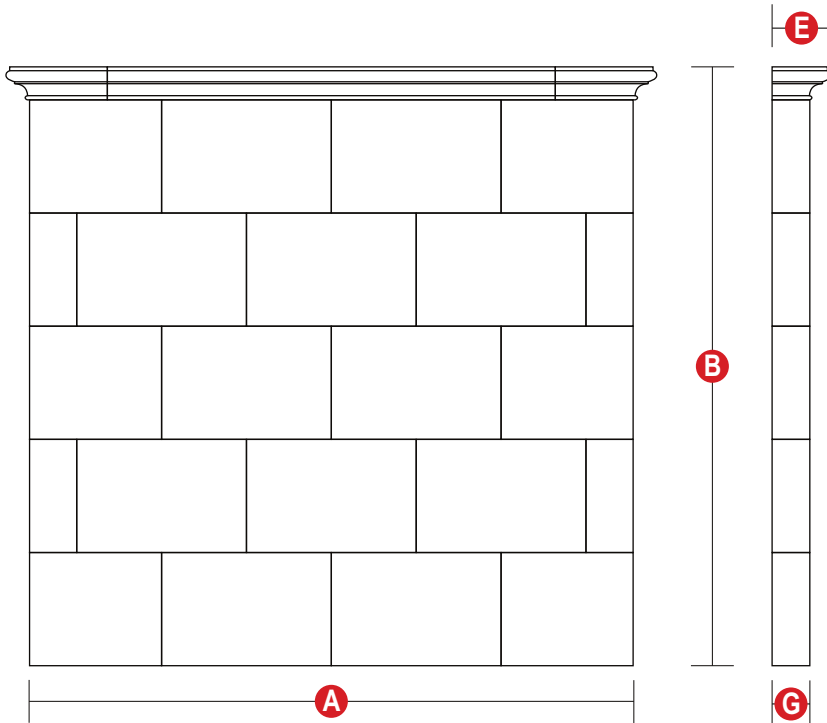

# Classic Uppermantel

**DRACME**  
CAST STONE FIREPLACE SURROUNDS

Toll Free 877-990-8635  
sales@dracme.com  
www.dracme.com

	Custom dimensions	Dimensions (needed for ordering)
<b>A</b> - Total Width	up to 84"	
<b>B</b> - Total Height	up to 96"	
<b>E</b> - Shelf Depth	<b>G + 2 1/4"</b>	
<b>G</b> - Bottom Depth (toe)	up to 18"	

## Molding decoration & TV recess

None

TV 1

TV 2

M 100

M 200

M 300