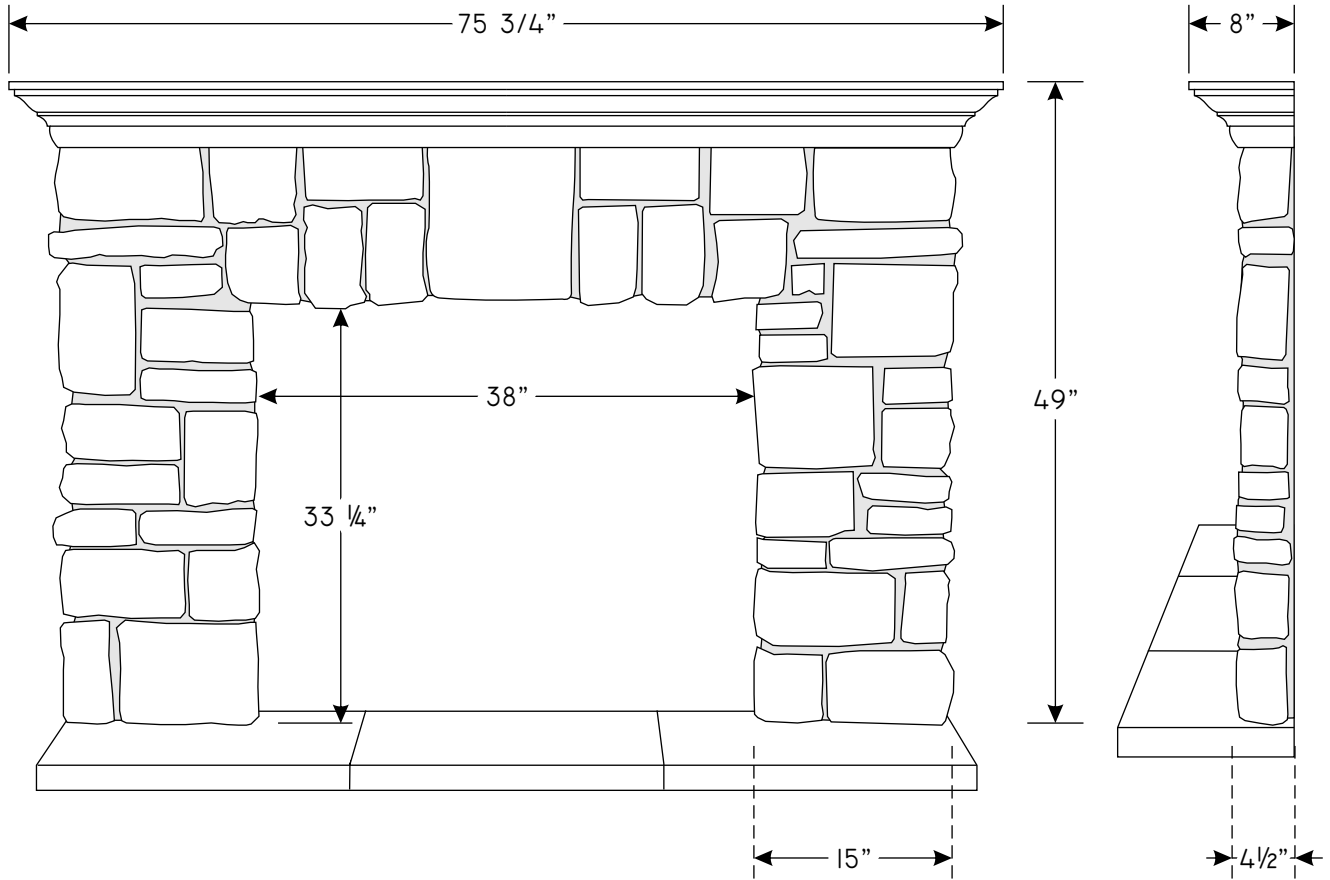

Elk Ridge ☐ #3833

DRACME
CAST STONE FIREPLACE SURROUNDS

Toll Free Phone 1-877-990-8635
Telephone 1-450-649-9525
Toll Free Fax 1-877-990-8636
Fax 1-450-649-0543
sales@dracme.com

Note : These measurements can vary slightly

Shelf Options

- ☐ 75" Oak Mantle
- ☐ 75" Maple Mantle
- ☐ Without

Stone base Options

- ☐ Base (20" x 68" x 2")
- ☐ Without

Metal filler Options

- ☐ KIT 2 x (5"x40") + 1 x (6"x46")
- ☐ Without

OTHER NOTES :

FAX THIS FORM TO
1-877-990-8636

CONTACT NAME _____ PHONE _____
COMPANY _____ FAX _____
EMAIL ADDRESS: _____ PO# _____

Please visit
www.dracme.com
to view all models
and products