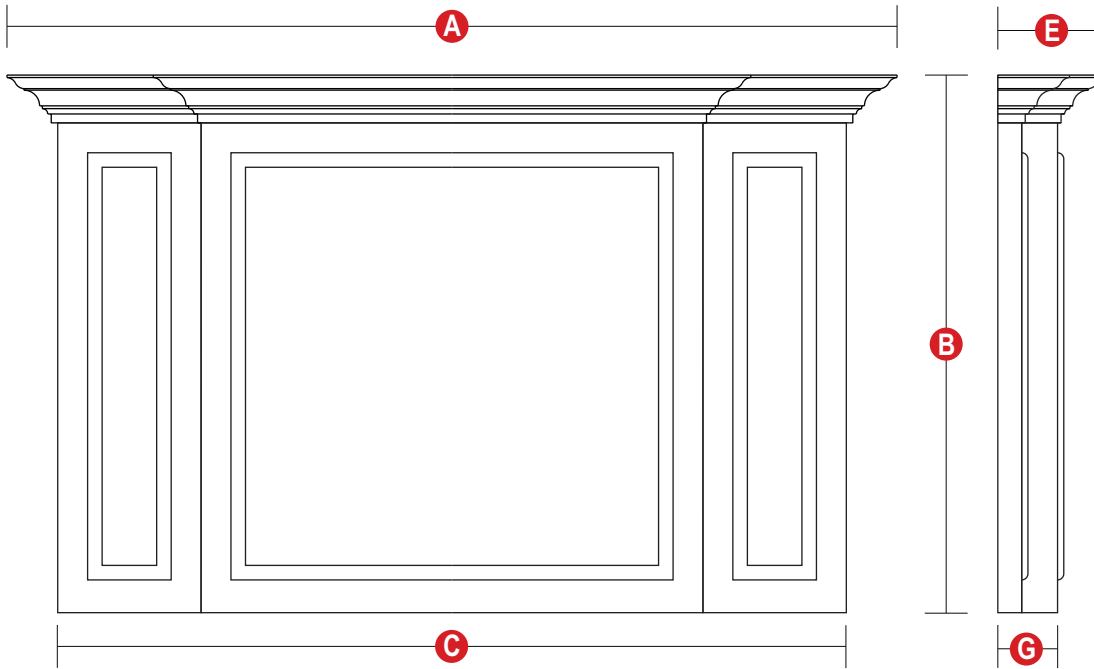

Monarch Uppermantel

DRACME
CAST STONE FIREPLACE SURROUNDS

Toll Free 877-990-8635
sales@dracme.com
www.dracme.com